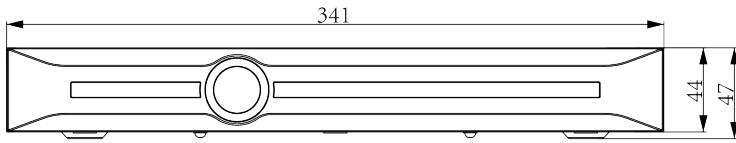

Face Detection

Face Attributes	Gender; Age
-----------------	-------------

Storage

HDD Capacity	Up to 10 TB capacity for each HDD
Disk Group	2 Disk Group

External Port

USB	2×USB2.0
HDMI	1×HDMI(supports up to 4K resolution output)
VGA	1×VGA
Network Interface	1×RJ-45, 10/100/1000 Mbps self-adaptive Ethernet port
SATA	2×SATA interface
Alarm I/O	4-ch, TTL inputs, 3mA, 3.3VDC; 1-ch, relay output, 1A, 24VDC

General

UI Language	Simple Chinese; Traditional Chinese; English; Spanish; Korean; Italian; Turkish; Russian; Thai; French; Polish; Dutch; Hebrew; Arabic; Vietnamese; German; Ukrainian; Portuguese; Albanian
Power Supply	DC12V 3.3A
Power Consumption	<10W(HDD not included, idling)
NetWeight	1.6 kg
GrossWeight	3kg
Boundary Dimensions	341(L)273(W)47(H)mm
Package Dimensions	415(L)140(W)375(H)mm
Operating Temperature	-10°C~+55°C (+14°F~+131°F)
Operating Humidity	10%~90%RH (non-condensing)
Storage Temperature	-20°C~+60°C (-4°F~+140°F)
Package Kit	Network Video Recorder; Screw Pack; Mouse; Power Adapter; European Standard Power Cord

DIMENSIONS (Unit: mm)

Physical Interfaces