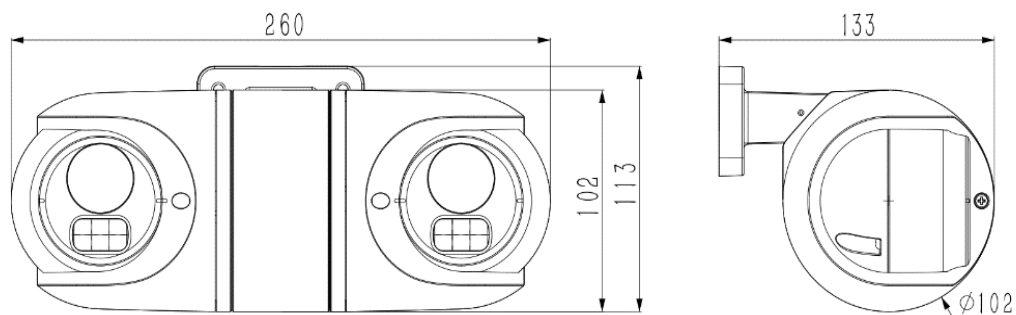

Tiandy

DIMENSIONS

* Listed resolutions are only selectable options. It does not mean that all streams can work at their maximum resolution at the same time.