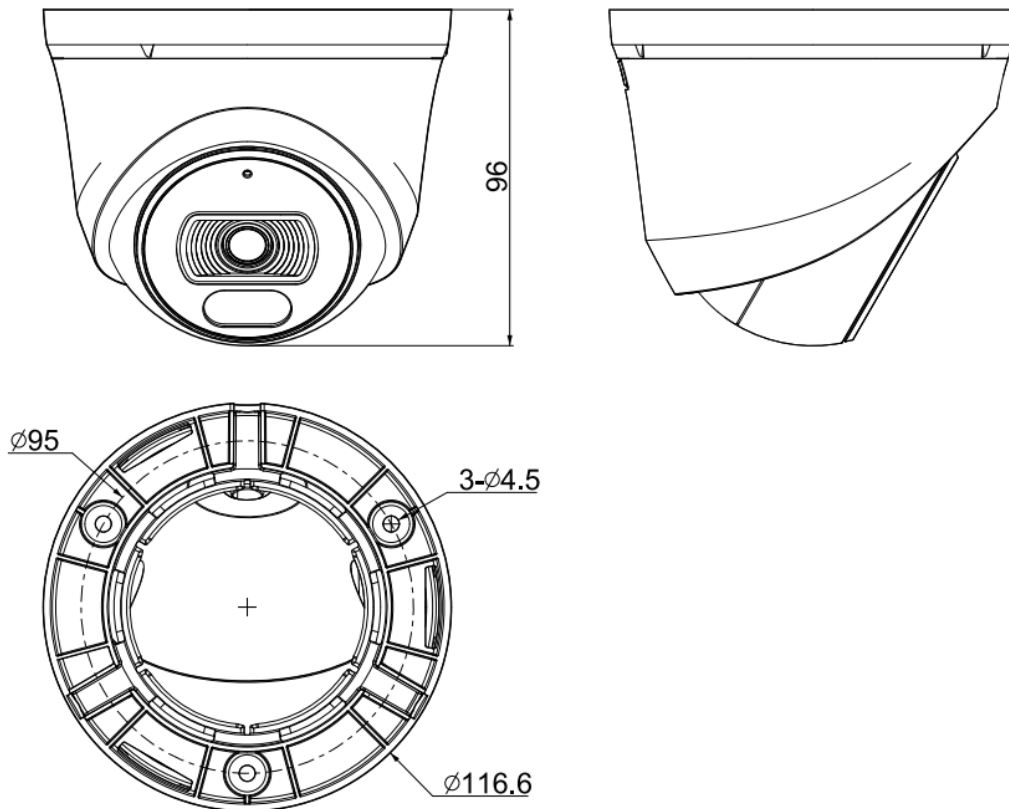

Tiandy

Image	
Max. Resolution	2560x1440@20fps
Main Stream	PAL:20fps(2560x1440,2304x1296,1920x1080,1280x720) NTSC:20fps(2560x1440,2304x1296,1920x1080,1280x720)
Sub Stream	PAL:20fps(704x576,704x288,352x288,640x360) PAL:20fps(704x480,704x240,352x240,640x360)
Third Stream	N/A
BLC	Yes
HLC	Yes
AGC	Yes
3D DNR	Yes
White Balance	Auto/Semi-auto/Manual/Sunny/Natural light/Warm light/Sodium lamp/Incandescent lamp/Locked white balance
ROI	N/A
Corridor mode	N/A
EIS	N/A
OSD	1region;16*16/32*32/48*48/64*64
Picture Overlay	N/A
Privacy Mask	4 regions
Defog	Yes
Feature	
Alarm Trigger	Motion Detection;IP Address Conflict
Linkage Method	trigger capture
Video Analytics	N/A

Tiandy

DIMENSIONS (Unit: mm)

ACCESSORIES

TC-P54BM Spec:V5

A36

A29

Tiandy Technologies Co.,Ltd.

Email: sales@tiandy.com
Website: en.tiandy.com