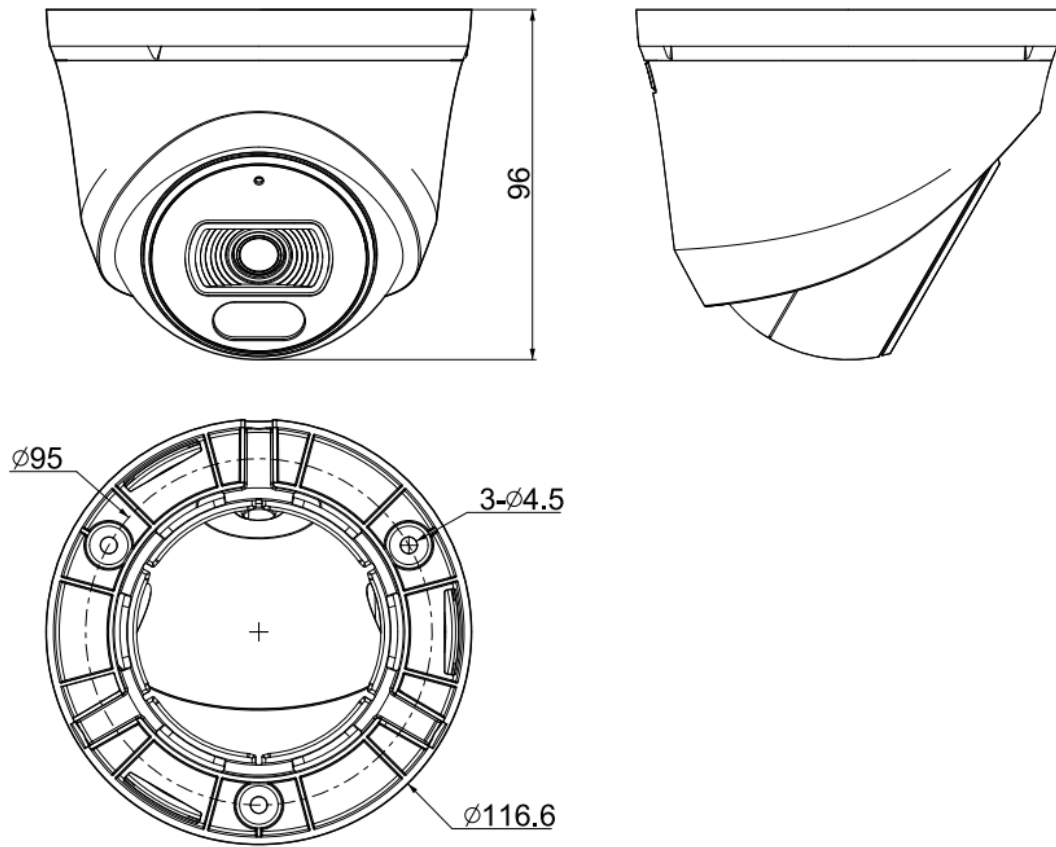

## SPECIFICATIONS

Camera	
Image Sensor	1/2.9"CMOS
Min. Illumination	Color:0.02Lux@(F1.6,AGC ON),B/W:0Lux with IR
Shutter Time	1s-1/100000s
Day&Night	IR-cut filter with auto switch (ICR)
WDR	120dB
S/N	>40dB
Angle Adjustment	0-340°;0-75°;0-360°
Lens	
Lens Type	Fixed
Focal Length	2.8mm
Lens Mount	M12
Aperture Range	F1.6,Fixed
Field of View	100.1°(H);54.3°(V);113.9°(D)
DORI Distance	Detect:56.0m Observe:22.2m Recognize:11.2m Identify:5.6m
Illuminator	
IR LEDs	2
IR Distance	30m
Wavelength	850nm
White LEDs	2
Whitelight Distance	15m
Compression Standard	
Video Compression	S+265/H.265/H.264B/H.264M/H.264H
Video Bit Rate	32k-6Mbps
Audio Compression	G.711A/G.711U/ADPCM_D
Audio Sampling Rate	8kHz/32kHz/48kHz

# Tiandy

Image	
Max. Resolution	2688x1520@25fps
Main Stream	PAL:25fps(2688X1520,2560x1440,2304x1296,1920x1080,1280x720) NTSC:24fps(2688X1520,2560x1440) 30fps(2304x1296,1920x1080,1280x720)
Sub Stream	PAL:25fps(704x576,704x288,352x288,640x360) NTSC:30fps(704x480,704x240,352x240,640x360)
Third Stream	N/A
BLC	Yes
HLC	Yes
AGC	Yes
3D DNR	Yes
White Balance	Auto/Semi-auto/Manual/Sunny/Natural light/Warm light/Sodium lamp/Incandescent lamp/Locked white balance
ROI	8 regions
Corridor mode	N/A
EIS	N/A
OSD	1region;16*16/32*32/48*48/64*64
Picture Overlay	N/A
Privacy Mask	4 regions
Defog	Yes
Feature	
Alarm Trigger	Motion Detection;Mask Alarm;IP Address Conflict
Linkage Method	trigger warnlight;trigger capture
Video Analytics	Tripwire;Perimeter

## DIMENSIONS (Unit: mm)