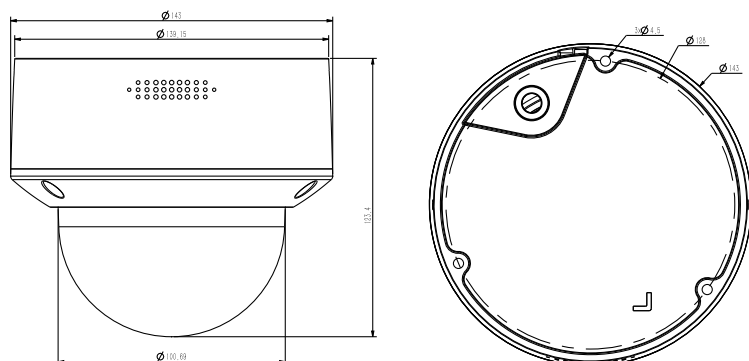

Interface	
Communication Interface	1 RJ45 10M/ 100M self adaptive Ethernet port
Audio I/O	1/1,Mic in
Alarm I/O	1/1
Speaker	N/A
Reset Button	Yes
On-board storage	Built-in MicroSD card slot,up to 512 GB
General	
Web Client Language	17 languages English,Russian,Spanish,Korean,Italian,Turkish,Simple Chinese,Traditional Chinese,Thai,French,Polish,Dutch,Hebraism,Arabic,Vietnamese,German,Ukrainian
Operating Conditions	-35°C~65°C ,0~95% RH
Power Supply	DC 12V±25%,PoE(802.3af)
Power Consumption	MAX:8W(12V) MAX:9W(PoE)
Protection	IP66,IK10
Heater	N/A
Dimensions	Φ143x124mm(Φ5.63x4.88inch)
GrossWeight	1.16Kg(2.55lb)
NetWeight	0.88Kg(1.94lb)

* Listed resolutions are only selectable options. It does not mean that all streams can work at their maximum resolution at the same time.

AVAILABLE MODEL

TC-C35MS SPEC: I3/A/E/Y/M/S/H/2.7-13.5MM

Tiandy

DIMENSIONS (Unit: mm)