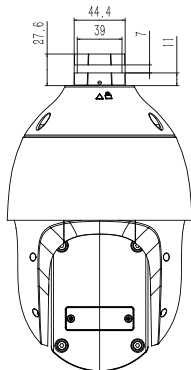

Tiandy Technologies Co.,Ltd.

Email: sales@tiandy.com
Website: en.tiandy.com

Tel: +86-22-58596065
Fax: +86-22-58596048

SPECIFICATIONS

Camera	
Image Sensor	1/2.8" CMOS
Signal System	PAL/NTSC
Min. Illumination	Color: 0.001lux@ (F1.6, AGC ON), B/W: 0lux with IR
Shutter Time	1s to 1/100,000s
Day&Night	IR Cut Filter with Auto Switch
Optical Zoom	25X
Digital Zoom	16X
Lens	
Focal Length	4.8mm~120mm
Zoom Speed	<4s
Aperture Range	F1.6~F3.6
Focus Control	Auto/Manual
Iris Control	Auto
Pan&Tilt	
Pan Range	360°
Pan Speed	Pan Manual Speed: 0.1°~200°/s, Pan Preset Speed: 240°/s
Tilt Range	-16°~90° (Default -3°~90°)
Tilt Speed	Tilt Manual Speed: 0.1°~120°/s, Tilt Preset Speed: 180°/s
3D Position	Yes
Preset	500
Preset Accuracy	±0.4°
Cruise	16, up to 32 presets per cruise
Scan	8
Pattern	8, each with 600s memory or 1000 orders
Scheduled Task	Preset, Cruise, Scan, Pattern, Alarm output
Park Action	Yes
Power-off Memory	Yes
Illuminator	
IR LEDs	7
IR Distance	Up to 150m
IR Irradiation Angle	Adjustable by Zoom
Compression Standard	
Video Compression	S+265/H.265/H.264/M-JPEG
Video Bit Rate	32Kbps~16Mbps
Audio Compression	G.711A/G.711U/ADPCM_D/AAC_LC
Audio Sampling Rate	8kHz/32kHz/48kHz
Image	
Max. Resolution	4MP (2560x1440)
Main Stream	PAL: 25fps (2560x1440, 2304x1296),50fps(1920x1080, 1280x720) NTSC: 30fps (2560x1440, 2304x1296), 60fps(1920x1080,1280x720)
Sub Stream	PAL: 25fps (704x576, 704x288, 640x360, 352x288) NTSC: 30fps (704x480, 704x240, 640x360, 352x240)
Third Stream	PAL: 25fps (640x480, 704x576, 704x288, 352x288) NTSC: 30fps (640x480, 704x480, 704x240,352x240)
BLC	Yes
HLC	Yes
WDR	120dB

* Listed resolutions are only selectable options. It does not mean that all streams can work at their maximum resolution at the same time.

DIMENSIONS

Unit: mm

INCLUDED

TC-P52BM Spec: 4
Wall Mount

ACCESSORIES