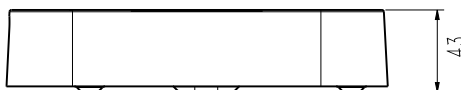

Tiandy

DIMENSIONS (Unit: mm)