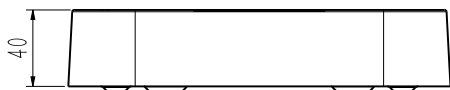

Tiandy

DIMENSIONS (Unit: mm)