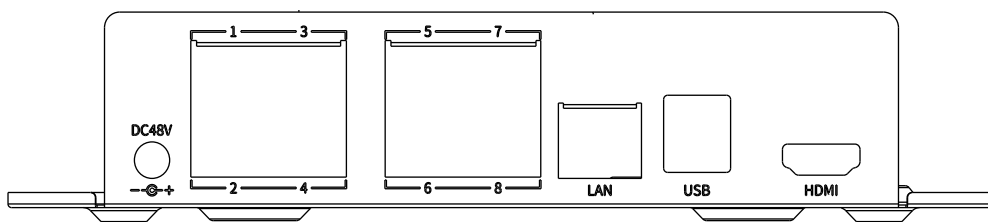

Physical Interfaces

DISTRIBUTED BY

Tiandy Technologies Co.,Ltd.

Email: sales@tiandy.com
Website: en.tiandy.com

Tel: +86-22-58596178
Fax: +86-22-58596048