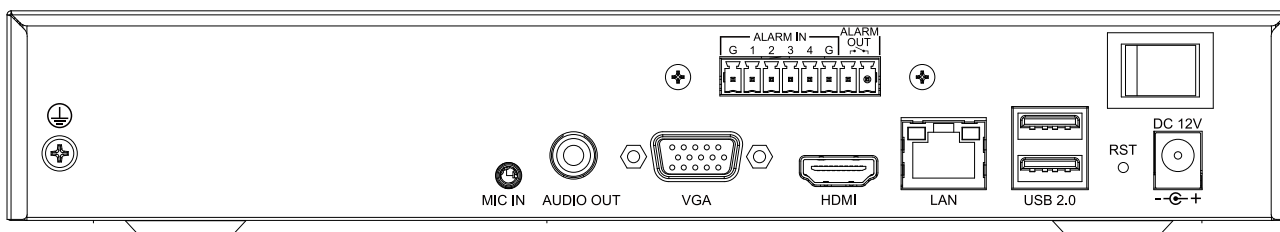

Intelligent Analytics	
VCA Detection by Camera	Tripwire;DoubleTripwire;Perimeter;ObjectAbandon;ObjectMissing;Loiter;Running;Parking;Lens Dignose;Scene Switch Dignose;Signal Abnormal Detection;Signal Loss Detection;On Duty Detection;Crowd Detection;People Counting;Link To Tracking;Face Detection;Safety Helmet Detection
VCA Search	Early-warning search;Behavior Search;Search safety helmet
Face Detection by Camera	
Performance	N/A
Face Attributes	N/A
Face Picture Library	N/A
Face Picture Comparison	N/A
External Port	
HDD	1 SATA ports, up to 10TB for a single HDD. The maximum HDD capacity varies with environment temperature
Disk Group	1 Disk Group
RAID	N/A
eSATA	N/A
USB	2*USB2.0
HDMI	1*HDMI(supports up to 4K resolution output)
VGA	1*VGA
RJ-45	1*RJ-45,10/100 Mbps self-adaptive Ethernet port
SATA	1 SATA interface
RS232	N/A
RS485	N/A
Alarm I/O	4channel in;1channel out
POE	
POE Interface	N/A
POE Gross Power	N/A
Power per POE Port	N/A
Max Current per POE Port	N/A
General Parameter	
UI Language	SimpleChinese;TraditionalChinese;English;Spanish;Korean;Italian;Turkish;Russian;Thai;French;Polish;Dutch;Hebrew;Arabic;Vietnamese;German;Ukrainian;Portuguese;Albanian
Power Supply	DC12V 3.3A
Power Consumption	<10W(HDD not included,idling)
NetWeight	0.9 kg
GrossWeight	1.6kg
Boundary Dimensions	255(L)231(W)45(H)mm
Package Dimensions	385(L)80(W)280(H)mm
Operating Temperature	-10°C~+55°C
Operating Humidity	10%~90%RH
Storage Temperature	-10°C~+55°C
Storage Humidity	10%~90%RH
Package Kit	Network Video Recorder;Screw pack;Mouse;Power adapter;European standard power cord

Tiandy

AVAILABLE MODEL

TC-R3110 SPEC: I/B/K/V3.1

DIMENSIONS (Unit: mm)

Physical Interfaces

DISTRIBUTED BY

Tiandy Technologies Co.,Ltd.

Email: sales@tiandy.com