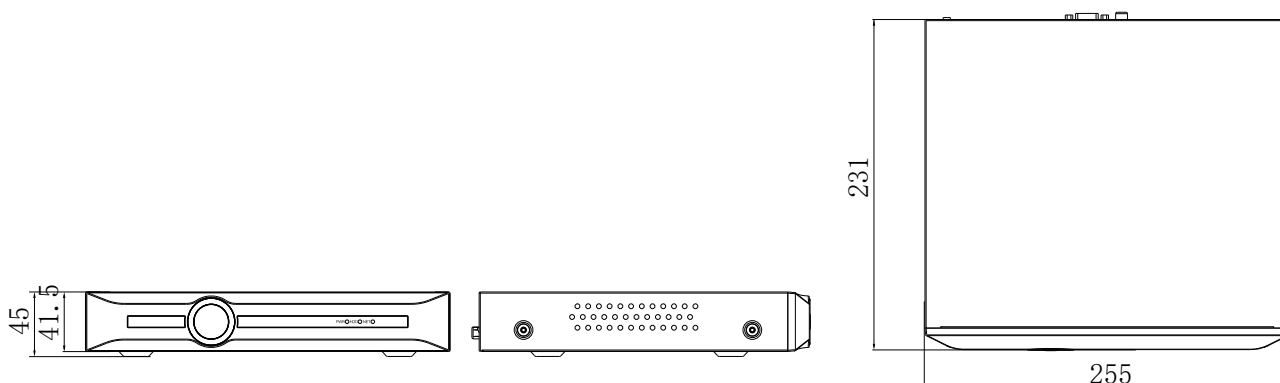

Tiandy

AVAILABLE MODEL

TC-R3110 SPEC: I/B/K/V3.1

DIMENSIONS (Unit: mm)