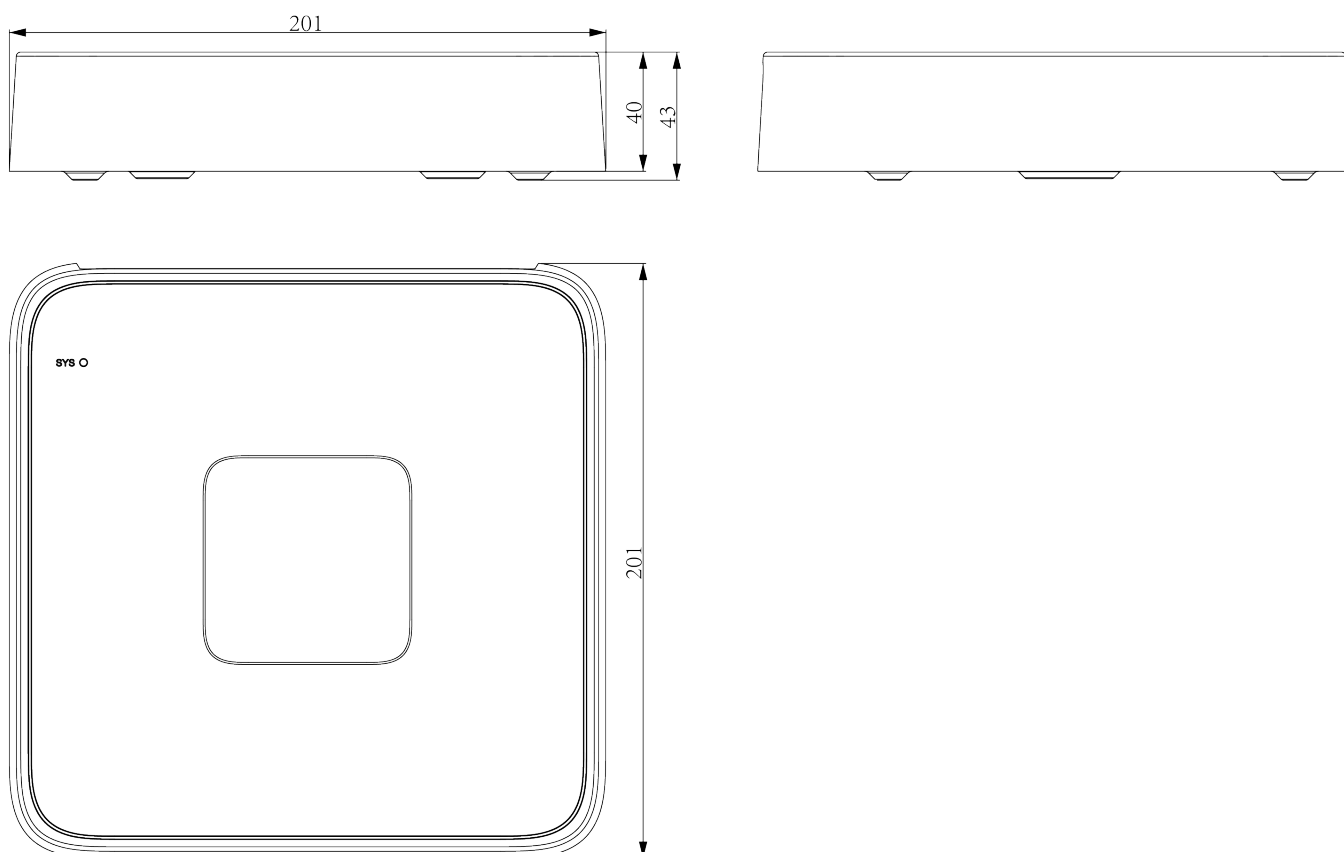

PoE Interface	4×RJ45, 10/100 Mbps self-adaptive Ethernet port
PoE Budget	28W
Power per PoE Port	28W
Standard	IEEE 802.3 af/at

General

UI Language	English; Spanish; Italian; Turkish; French; Polish; Dutch; Hebrew; German; Portuguese
Power Supply	DC48V 1A
Power Consumption	<10W(without HDD&without PoE)
NetWeight	0.4kg
GrossWeight	0.85kg
Boundary Dimensions	200(L)200(W)43(H)mm
Package Dimensions	315(L)70(W)235(H)mm
Operating Temperature	-10°C~+55°C (+14°F~+131°F)
Operating Humidity	10%~90%RH (non-condensing)
Storage Temperature	-20°C~+60°C (-4°F~+140°F)
Package Kit	Network Video Recorder; Screw Pack; Mouse; European Standard Power Adapter

DIMENSIONS (Unit: mm)

Physical Interfaces